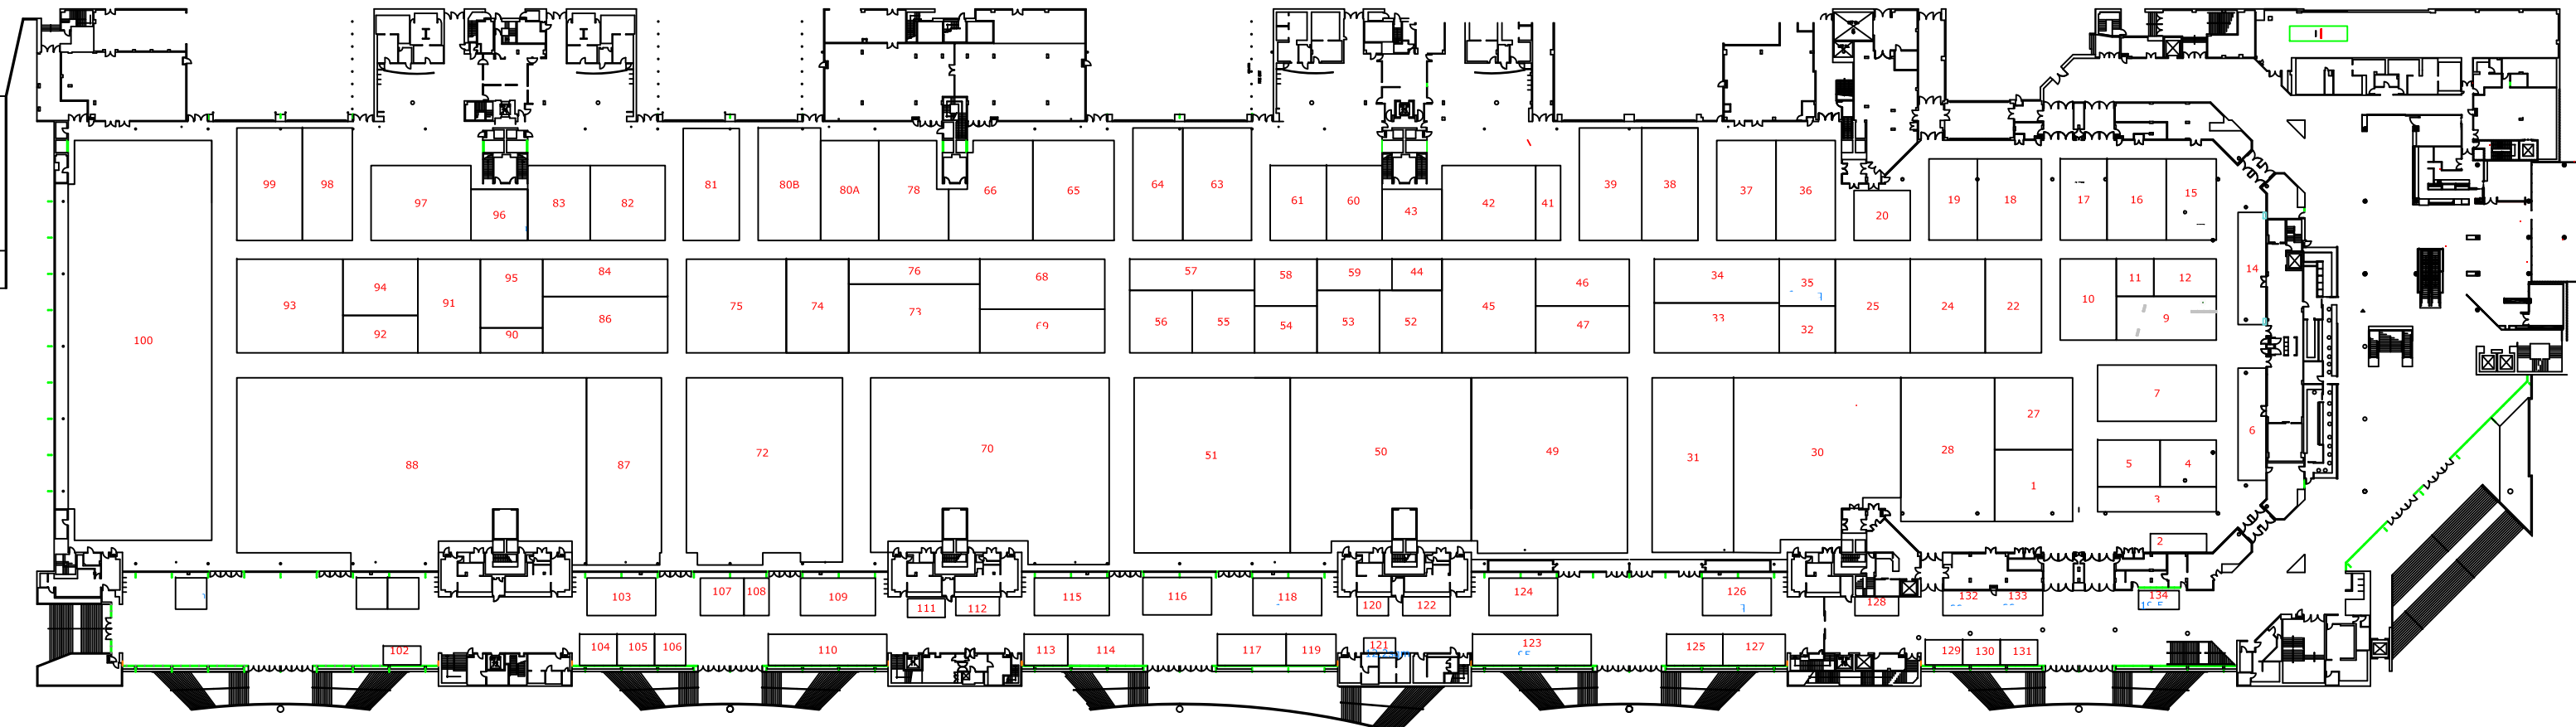

BRISBANE TRUCK SHOW

Australia's Premier Event

Foyer Level - Halls 1 - 4, Great hall and Concourse (Subject to change)

NB "The Brisbane Truck Show floor plans are the copyright of HVIA and no one may reproduce them in part or full without HVIA permission."